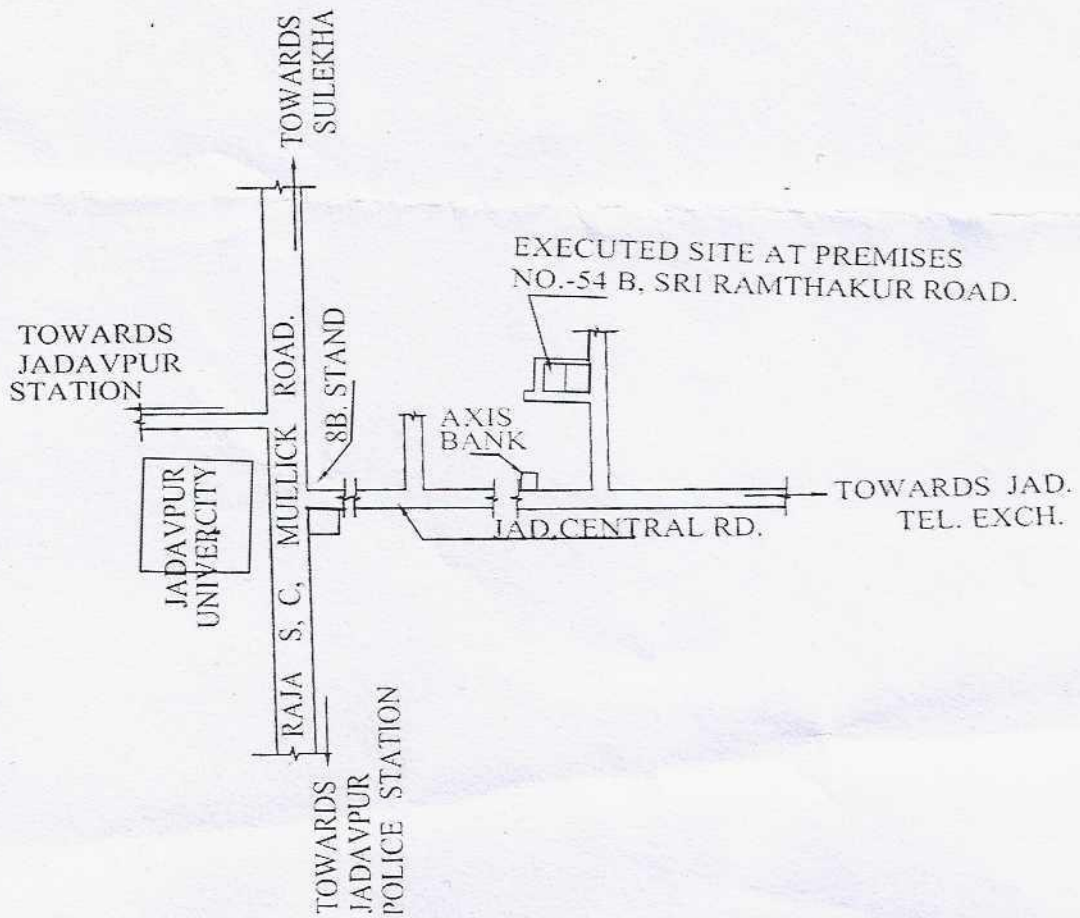

PUSHPA CONSTRUCTION

56 CENTRAL ROAD, JADAVPUR 1ST FLOOR,

KOLKATA-700032, CONTACT: --8240035951

LATITUDE :- 22° 28' 57" N

LONGITUDE :- 88° 22' 51" E

KEY PLAN

SCALE = 1:4000

PUSHPA CONSTRUCTION